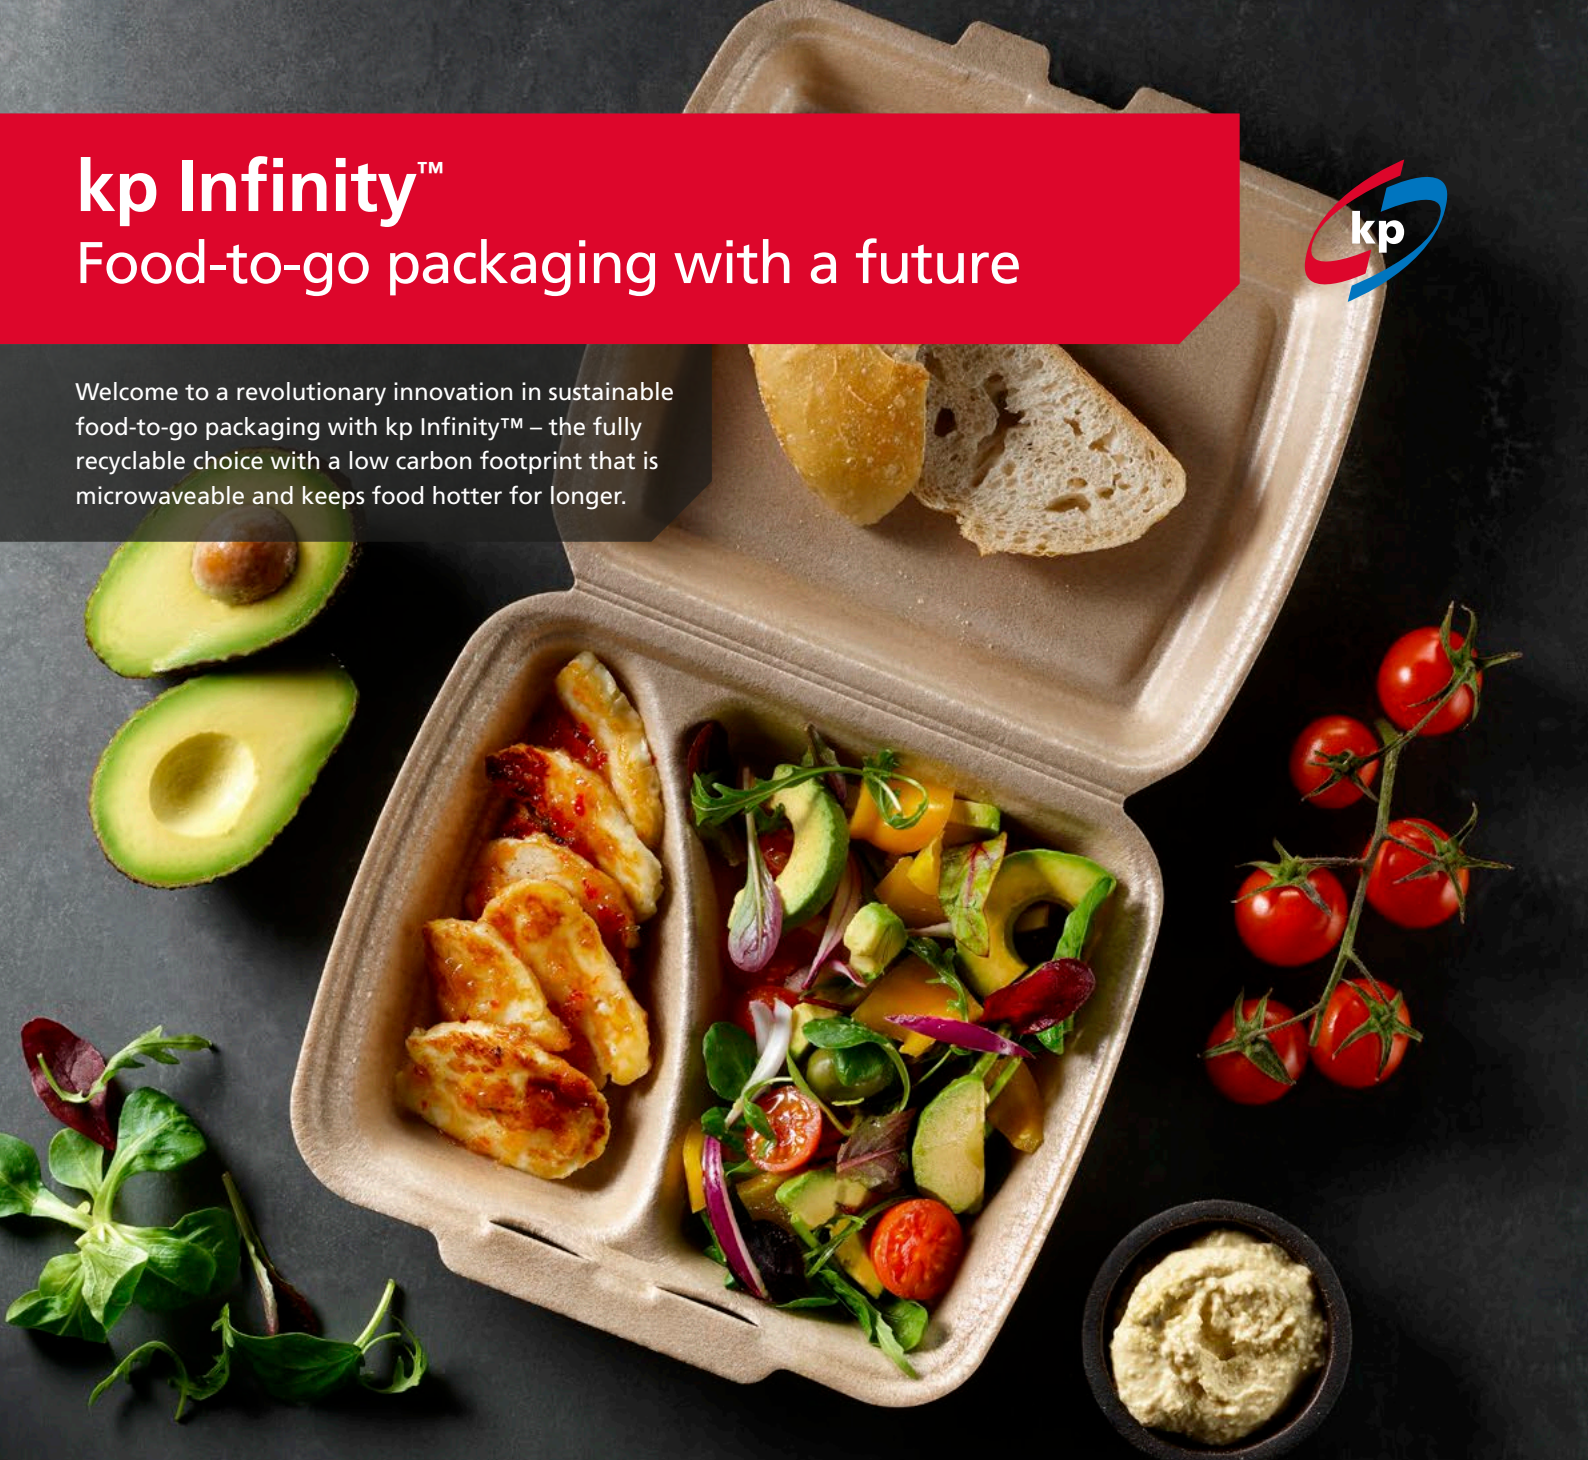

kp Infinity™

Food-to-go packaging with a future

Welcome to a revolutionary innovation in sustainable food-to-go packaging with kp Infinity™ – the fully recyclable choice with a low carbon footprint that is microwaveable and keeps food hotter for longer.

A packaging evolution

kp Infinity™ is the next generation of sustainable packaging, made from EPP (expanded polypropylene) it features:

- ↻ Fully recyclable packaging
- ↻ Premium look and feel
- ↻ Microwaveable